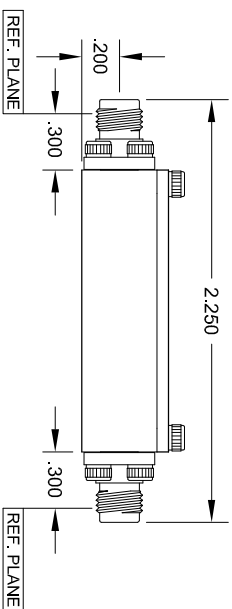

SCALE: 1:1 P SCALE:1

TOLERANCES UNLESS OTHERWISE NOTED:

INCHES
X.X ± 0.1
X.XX ± 0.01
X.XXX ± 0.005
X.XXXX ± 0.0005
X° ± 1°

MATERIAL: HARD GOLD PLATED ALUMINUM HOUSING

INITIAL	DATE
DDP	08/07/14

DRAWN BY	DESIGN ENG	MATERIALS	PROD ENG	QUALITY

HIL HYPERLABS, Inc.
13830 SW Rawhide Court, Beaverton OR 97008

TITLE	PART #	REV	SIZE
HL9404, 400GHz RF BALUN - HEAVY DUTY	HL9404-31	0	A

DRAWING #	PAGE	OF
400028-0	1	1

NOTES:

1. DIMENSIONS IN INCHES UNLESS OTHERWISE NOTED