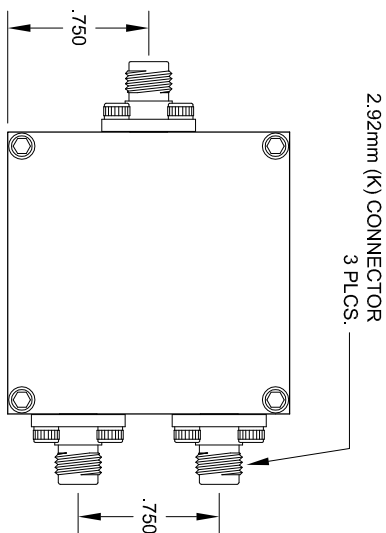

SCALE: 1:1 P SCALE:1

TOLERANCES UNLESS OTHERWISE NOTED:

INCHES
X.X ± 0.1
X.XX ± 0.01
X.XXX ± 0.005
X.XXXX ± 0.0005
X° ± 1°

MATERIAL: HARD GOLD PLATED ALUMINUM HOUSING

INITIAL	DATE
DDP	08/07/14

DRAWN BY	DESIGN ENG	MATERIALS	PROD ENG	QUALITY

HIL HYPERLABS, Inc.
13830 SW Rawhide Court, Beaverton OR 97008

TITLE	PART #	REV	SIZE
HL9404, 400GHz RF BALUN - HEAVY DUTY	HL9404-31	0	A

DRAWING #	PAGE	OF
400028-0	1	1

NOTES:

1. DIMENSIONS IN INCHES UNLESS OTHERWISE NOTED