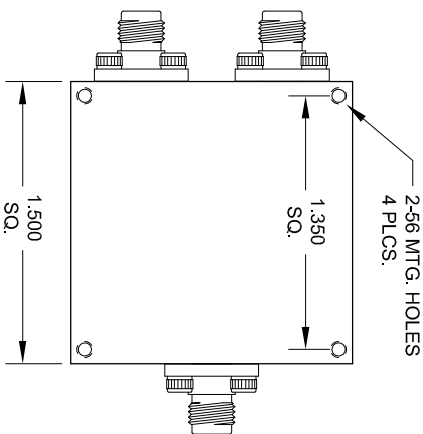

SCALE: 1:1 P SCALE:1

TOLERANCES UNLESS OTHERWISE NOTED:

INCHES
X.X ± 0.1
X.XX ± 0.01
X.XXX ± 0.005
X.XXXX ± 0.0005
X° ± 1°

MATERIAL: HARD GOLD PLATED ALUMINUM HOUSING

INITIAL	DATE
DDP	08/07/14

DRAWN BY	DESIGN ENG	MATERIALS	PROD ENG	QUALITY

HIL HYPERLABS, Inc.
13830 SW Rawhide Court, Beaverton OR 97008

TITLE	PART #	REV	SIZE
HL9404, 400GHz RF BALUN - HEAVY DUTY	HL9404-31	0	A

DRAWING #	PAGE	OF
400028-0	1	1

NOTES:

1. DIMENSIONS IN INCHES UNLESS OTHERWISE NOTED