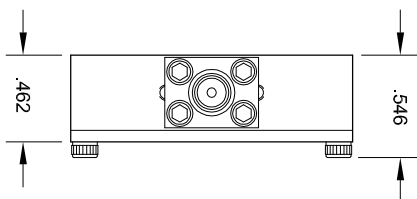

SCALE: 1:1 P SCALE:1

TOLERANCES UNLESS OTHERWISE NOTED:

INCHES
X.X ± 0.1
X.XX ± 0.01
X.XXX ± 0.005
X.XXXX ± 0.0005
X° ± 1°

MATERIAL: HARD GOLD PLATED ALUMINUM HOUSING

INITIAL	DATE
DDP	08/07/14

DRAWN BY	DESIGN ENG	MATERIALS	PROD ENG	QUALITY

HIL HYPERLABS, Inc.
13830 SW Rawhide Court, Beaverton OR 97008

TITLE	PART #	REV	SIZE
HL9404, 400GHz RF BALUN - HEAVY DUTY	HL9404-31	0	A

DRAWING #	PAGE	OF
400028-0	1	1

NOTES:

1. DIMENSIONS IN INCHES UNLESS OTHERWISE NOTED