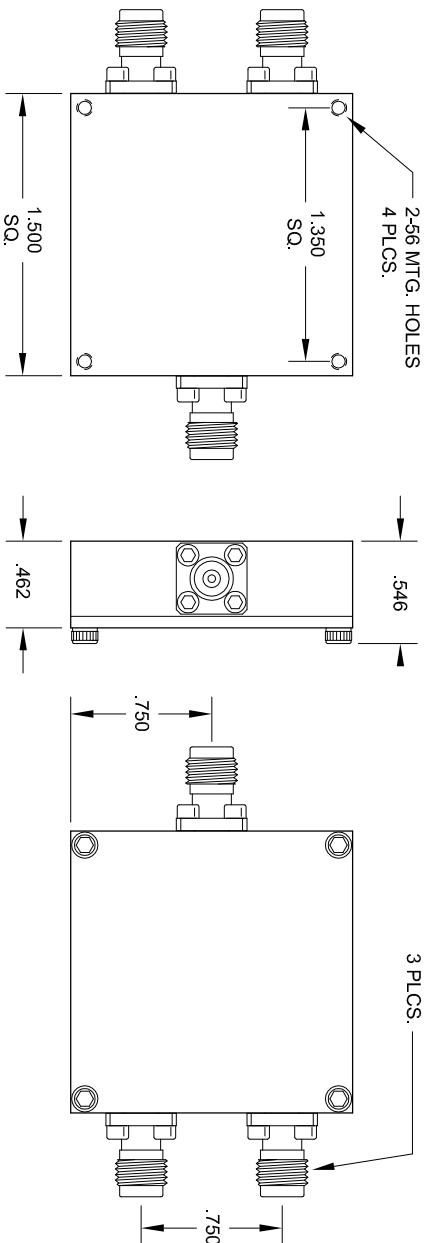

SCALE: 1:1	P SCALE: 1	MATERIAL: HARD GOLD PLATED ALUMINUM HOUSING			
TOLERANCES UNLESS OTHERWISE NOTED:		INITIAL	DATE		
INCHES		DDP	01/06/16		
X.X ± 0.1					
X.XX ± 0.01					
X.XXX ± 0.005					
X.XXXX ± 0.0005					
X ± 1°					
		TITLE: HL9407.65 GHz RF BALUN		REV: 0	SIZE: A
		DRAWING #: 400036		PAGE 1	OF 1

**HLL HYPERLABS, Inc.**  
13830 SW Rawhide Court, Beaverton OR 97008

**NOTES:**  
1. DIMENSIONS IN INCHES UNLESS OTHERWISE NOTED