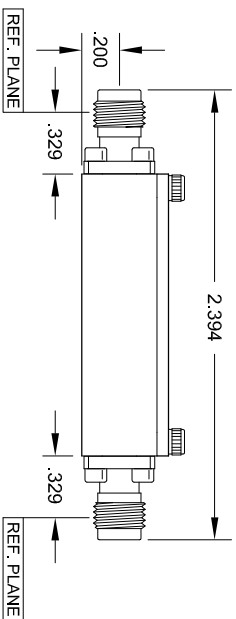

SCALE: 1:1	P SCALE: 1	MATERIAL: HARD GOLD PLATED ALUMINUM HOUSING			
TOLERANCES UNLESS OTHERWISE NOTED:		INITIAL	DATE		
INCHES		DDP	01/06/16		
X.X ± 0.1					
X.XX ± 0.01					
X.XXX ± 0.005					
X.XXXX ± 0.0005					
X ± 1°					
		TITLE: HL9407.65 GHz RF BALUN		REV: 0	SIZE: A
		DRAWING #: 400036		PAGE 1	OF 1

**HLL HYPERLABS, Inc.**  
13830 SW Rawhide Court, Beaverton OR 97008

**NOTES:**  
1. DIMENSIONS IN INCHES UNLESS OTHERWISE NOTED